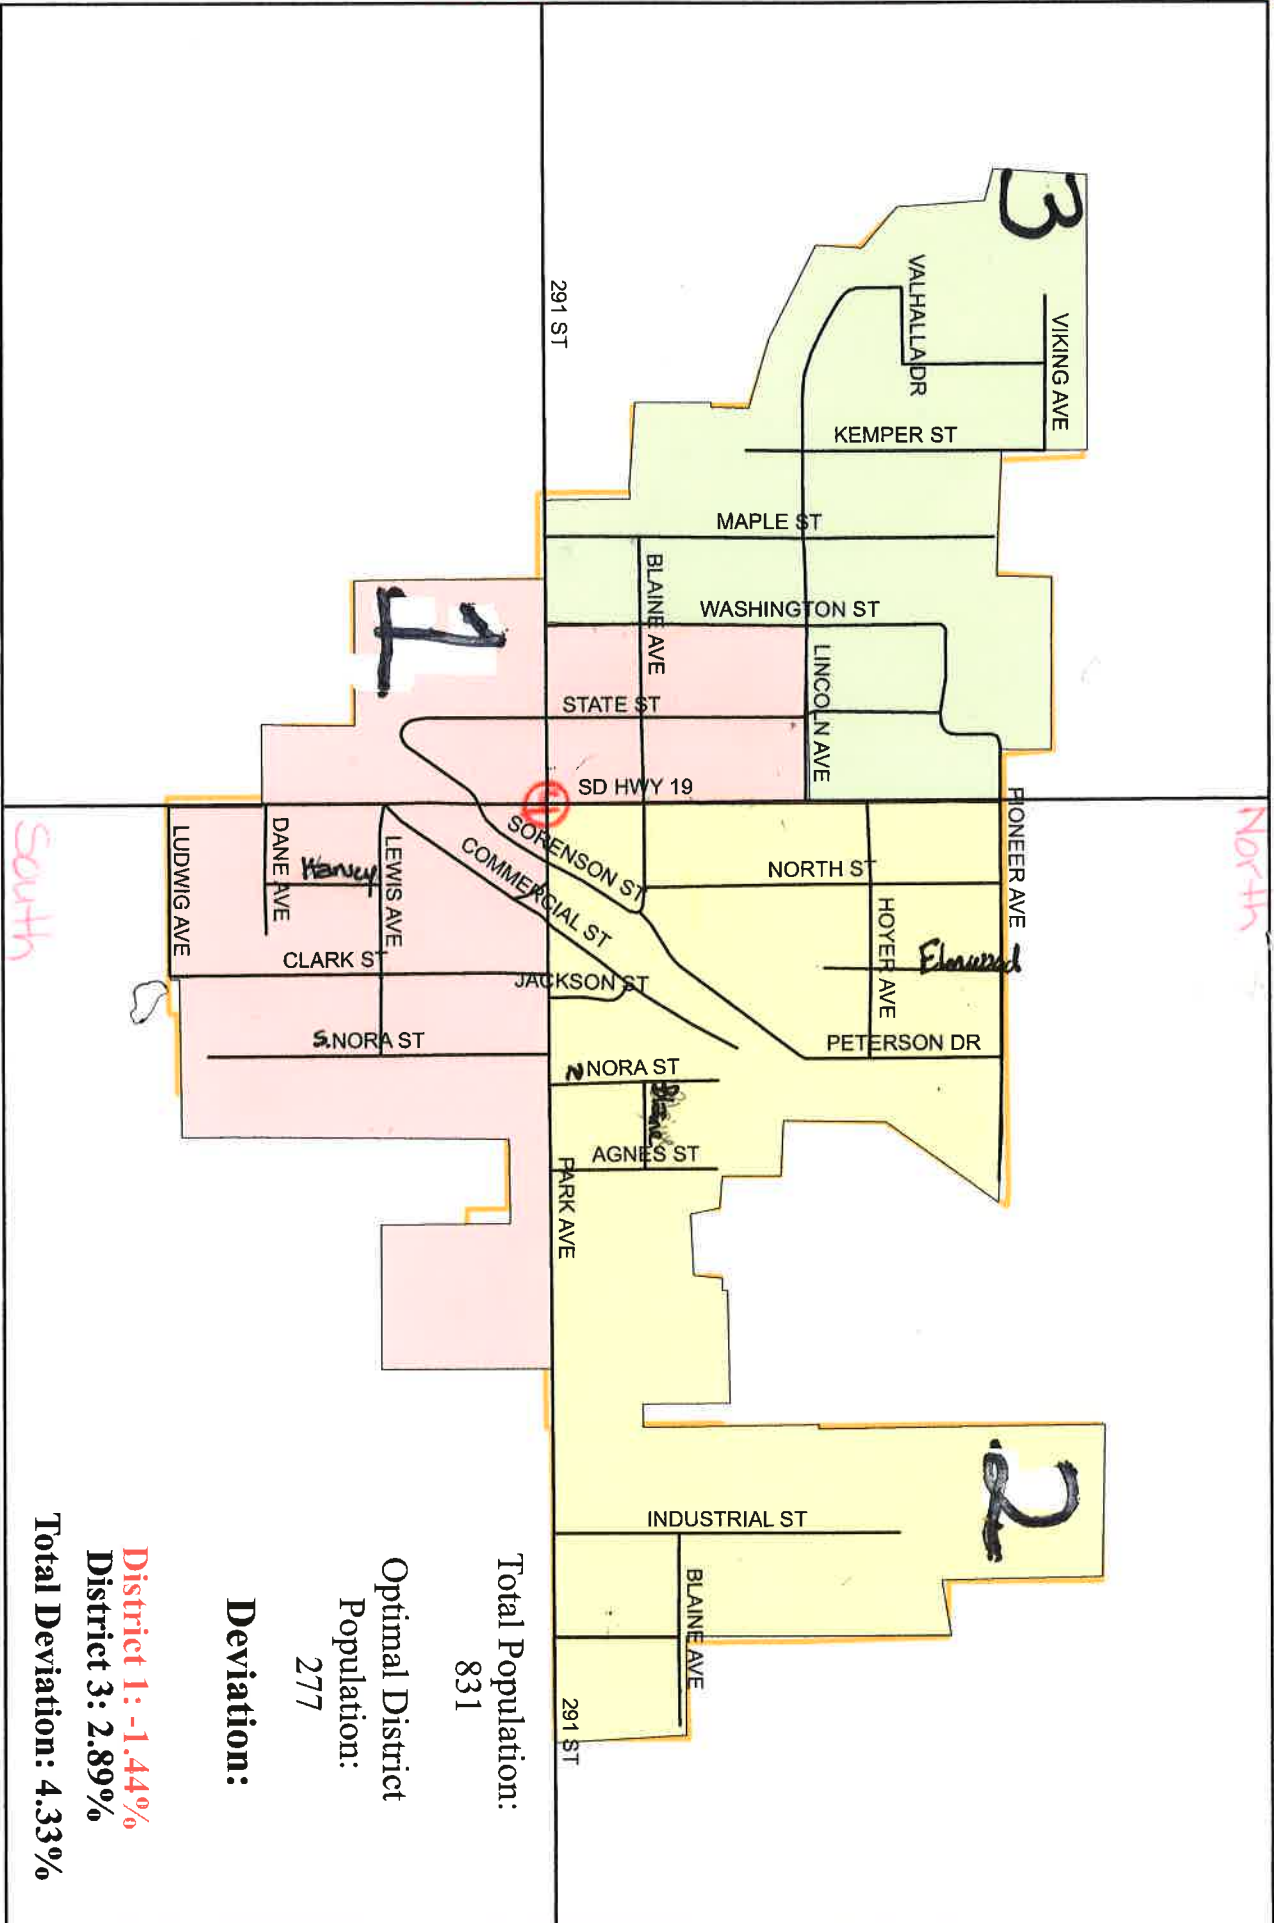

West

North

South

East

Total Population:  
831

Optimal District  
Population:  
277

Deviation:

District 1: -1.44%  
District 3: 2.89%

Total Deviation: 4.33%

# City Ward Map

City of Viborg

Alternative 1

DIST_NAME	Population	Deviation	Deviation %
D1	273	4	-1.44%
D2	273	4	-1.44%
D3	285	8	2.89%

Legend

East+North Side - Even #s  
West+South Side - Odd #s